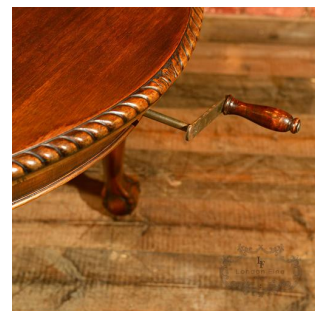

Victorian Extending Dining Table, c.1900

DESCRIPTION

Our Stock # LFA-1289 This is an antique, Victorian extending dining table dating to c.1900. The table is raised on substantial cabriole legs with good quality, deep relief acanthus leaf knee carvings gently tapering down into talon and ball feet with hidden castors. The top displays well with a slightly distressed finish edged with a gadrooned moulding above a plain frieze. The original winder locates through an aperture at one end and operates the smooth action of the extending mechanism. Two additional leaves, with good colour match, are available for a staged table extension turning the four seater into a six. A solid functional table with an aged finish delivered waxed, polished and ready for the home.

Search [London Fine for #LFA-1289](#) or scan the QR code for more photos and details

DIMENSIONS

Closed Width: 128cm (50.5")
 Width with one leaf: 155cm (61")
 Max Width with 2 leaves: 182cm (71.75")
 Max Depth: 106cm (41.75")
 Max Height: 74cm (29.25")