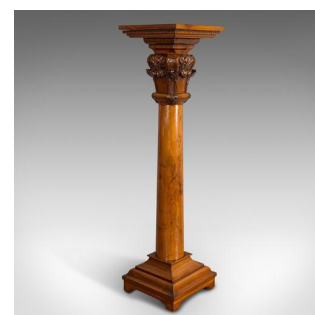

Tall Antique Display Pedestal, English, Mahogany, Torchere, Plant Stand, Regency

**DESCRIPTION**

Our Stock # 18.6619

This is a tall antique display pedestal. An English, mahogany torchere or plant stand, dating to the Regency period, circa 1820 and later.

- An attractive Regency display stand
- Displays a desirable aged patina
- Select mahogany shows fine grain interest
- Rich caramel hues to the wax polish finish
- Tiered pedestal top with chain link carved decoration
- Broad acanthus motif set within scrolled carving
- Pleasingly stout, yet elegant cylindrical column with superb figuring
- Raised upon a tiered plinth base with shaped bracket feet

This is a superb antique display pedestal, showing the enduring elegance of Regency furniture. Solid joints and construction, delivered waxed, polished and ready for the home.

Search [London Fine for #18.6619](#) , or scan the QR code for more photos and details

**DIMENSIONS**

- Max Width: 33cm (13")
- Max Depth: 33cm (13")
- Max Height: 126.5cm (49.75")
- Surface Diameter: 33cm (13")