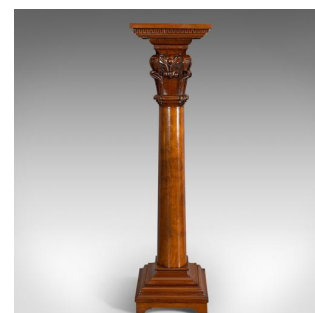

Tall Antique Display Pedestal, English, Mahogany, Torchere, Plant Stand, Regency

**DESCRIPTION**

Our Stock # 18.6619

This is a tall antique display pedestal. An English, mahogany torchere or plant stand, dating to the Regency period, circa 1820 and later.

- An attractive Regency display stand
- Displays a desirable aged patina
- Select mahogany shows fine grain interest
- Rich caramel hues to the wax polish finish
- Tiered pedestal top with chain link carved decoration
- Broad acanthus motif set within scrolled carving
- Pleasingly stout, yet elegant cylindrical column with superb figuring
- Raised upon a tiered plinth base with shaped bracket feet

This is a superb antique display pedestal, showing the enduring elegance of Regency furniture. Solid joints and construction, delivered waxed, polished and ready for the home.

Search [London Fine for #18.6619](#) , or scan the QR code for more photos and details

**DIMENSIONS**

- Max Width: 33cm (13")
- Max Depth: 33cm (13")
- Max Height: 126.5cm (49.75")
- Surface Diameter: 33cm (13")