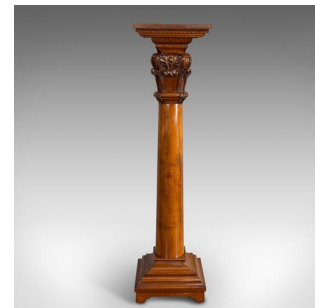

Tall Antique Display Pedestal, English, Mahogany, Torchere, Plant Stand, Regency

**DESCRIPTION**

Our Stock # 18.6619

This is a tall antique display pedestal. An English, mahogany torchere or plant stand, dating to the Regency period, circa 1820 and later.

- An attractive Regency display stand
- Displays a desirable aged patina
- Select mahogany shows fine grain interest
- Rich caramel hues to the wax polish finish
- Tiered pedestal top with chain link carved decoration
- Broad acanthus motif set within scrolled carving
- Pleasingly stout, yet elegant cylindrical column with superb figuring
- Raised upon a tiered plinth base with shaped bracket feet

This is a superb antique display pedestal, showing the enduring elegance of Regency furniture. Solid joints and construction, delivered waxed, polished and ready for the home.

Search [London Fine for #18.6619](#) , or scan the QR code for more photos and details

**DIMENSIONS**

- Max Width: 33cm (13")
- Max Depth: 33cm (13")
- Max Height: 126.5cm (49.75")
- Surface Diameter: 33cm (13")