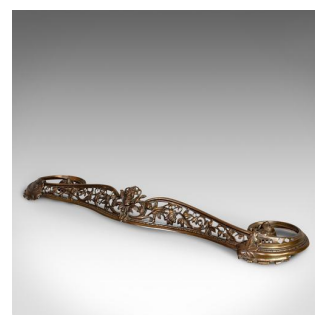

Antique Art Nouveau Fire Kerb, French, Cast Iron, Fireside Surround, Circa 1920

**DESCRIPTION**

Our Stock # 18.6616

This is an antique Art Nouveau fire kerb. A French, cast iron fireside surround, dating to the early 20th century, circa 1920.

- Elegant fire curb with classic Art Nouveau taste
- Displays a desirable aged patina
- Cast Iron shows appealing bronzing
- Pierced back kerb decorated with foliate motif
- The centre finished with a prominent sunflower against twisting vines
- Sinuously scrolled shoulders make for an attractive surround

This is an appealing antique fire kerb with fine Art Nouveau taste. Delivered polished and ready for the fire side.

Search [London Fine for #18.6616](#) , or scan the QR code for more photos and details

**DIMENSIONS**

Max Width: 142cm (56")  
 Max Depth: 31cm (12.25")  
 Max Height: 14cm (5.5")  
 Internal Width: 89.5cm (35.25")

**LIST PRICE**

£745.00