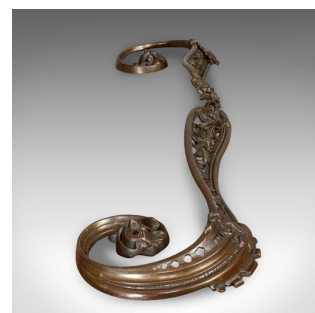

Antique Art Nouveau Fire Kerb, French, Cast Iron, Fireside Surround, Circa 1920

**DESCRIPTION**

Our Stock # 18.6616

This is an antique Art Nouveau fire kerb. A French, cast iron fireside surround, dating to the early 20th century, circa 1920.

- Elegant fire curb with classic Art Nouveau taste
- Displays a desirable aged patina
- Cast Iron shows appealing bronzing
- Pierced back kerb decorated with foliate motif
- The centre finished with a prominent sunflower against twisting vines
- Sinuously scrolled shoulders make for an attractive surround

This is an appealing antique fire kerb with fine Art Nouveau taste. Delivered polished and ready for the fire side.

Search [London Fine for #18.6616](#) , or scan the QR code for more photos and details

**DIMENSIONS**

Max Width: 142cm (56")  
 Max Depth: 31cm (12.25")  
 Max Height: 14cm (5.5")  
 Internal Width: 89.5cm (35.25")

**LIST PRICE**

£745.00