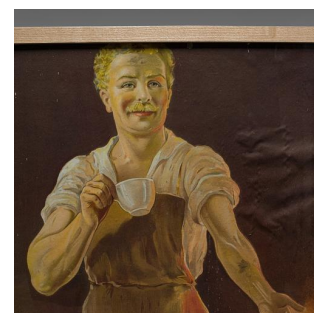

Framed Antique Cocoa Advertisement, English, Lutona Poster, Victorian, C.1900

DESCRIPTION

Our Stock # 18.6638

This is a framed, antique cocoa advertisement. An English, Lutona poster dating to the late Victorian period, circa 1900.

- A fascinating period advertisement
- Displays a desirable aged patina
- Professionally framed, replete with glass plate
- Rear finished with hanging rope for wall mounting
- A pleasingly relaxed blacksmith sips at his cocoa in this appealing lithograph
- Inviting warm hues throughout
- The anvil plays host to a fine reproduction of a Lutona tin
- Lutona Cocoa displayed proudly in green type to the bottom

This is an eye-catching, antique cocoa advertisement with quality lithography. Delivered polished and ready for display.

Search [London Fine for #18.6638](#) , or scan the QR code for more photos and details