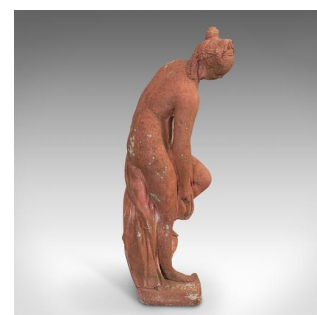

Vintage Garden Statue, English, Reconstituted Stone, Outdoor, Figure, C.1970

DESCRIPTION

Our Stock # 18.6589

This is a vintage garden statue. An English reconstituted stone outdoor figure, dating to the late 20th century, circa 1970.

- Resplendent in appealing terracotta hues
- Displays a desirable aged patina
- Reconstituted stone in good order throughout
- Depicts a woman in classic pudica pose
- Ideal for an ornamental garden or other outdoor space
-

Pleasingly heavy at 42kg (92.5lb)

This is a fascinating vintage garden statue. Delivered ready for display.

Search [London Fine](#) for #18.6589 , or scan the QR code for more photos and details

DIMENSIONS