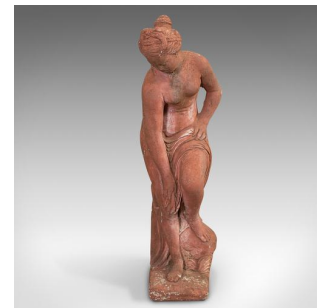

Vintage Garden Statue, English, Reconstituted Stone, Outdoor, Figure, C.1970

DESCRIPTION

Our Stock # 18.6589

This is a vintage garden statue. An English reconstituted stone outdoor figure, dating to the late 20th century, circa 1970.

- Resplendent in appealing terracotta hues
- Displays a desirable aged patina
- Reconstituted stone in good order throughout
- Depicts a woman in classic pudica pose
- Ideal for an ornamental garden or other outdoor space
-

Pleasingly heavy at 42kg (92.5lb)

This is a fascinating vintage garden statue. Delivered ready for display.

Search [London Fine](#) for #18.6589 , or scan the QR code for more photos and details

DIMENSIONS