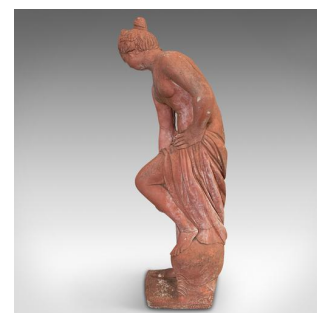

Vintage Garden Statue, English, Reconstituted Stone, Outdoor, Figure, C.1970

DESCRIPTION

Our Stock # 18.6589

This is a vintage garden statue. An English reconstituted stone outdoor figure, dating to the late 20th century, circa 1970.

- Resplendent in appealing terracotta hues
- Displays a desirable aged patina
- Reconstituted stone in good order throughout
- Depicts a woman in classic pudica pose
- Ideal for an ornamental garden or other outdoor space
-

Pleasingly heavy at 42kg (92.5lb)

This is a fascinating vintage garden statue. Delivered ready for display.

Search [London Fine](#) for #18.6589 , or scan the QR code for more photos and details

DIMENSIONS