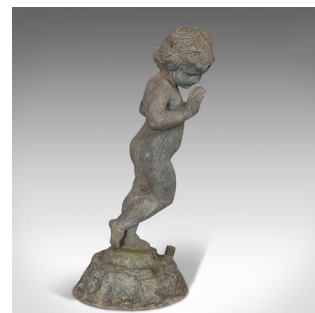

Antique Cherub, English, Lead, Putto, Statue, Ornamental Garden, Victorian, 1900

DESCRIPTION

Our Stock # 18.6501

This is an antique cherub. An English, lead putto statue, ideal for an ornamental garden, dating to the late Victorian period, circa 1900.

- A wonderfully substantial statue
- Displays a desirable aged patina
- Cast in lead, with skilled, fine definition
- Weighs a reassuring 19kg (41.9lb)
- A characterful set of facial features present, beneath a bouffant of hair
- Standing in a classical contraposto pose
- Domed base with hose attachment and spout to the underside
- Well suited for placement within an ornamental garden

This is a fantastic antique cherub, with considerable heft and set to grace any outdoor space. Solid construction, delivered ready for the home.

Search [London Fine for #18.6501](#), or scan the QR code for more photos and details

DIMENSIONS

Max Width: 24cm (9.5")

Max Depth: 23cm (9")

Max Height: 54cm (21.25")

LIST PRICE

£1,450.00