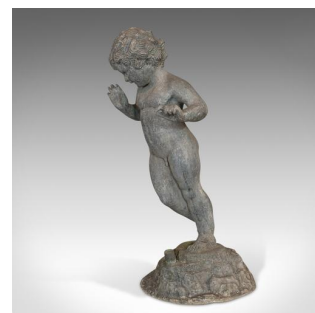

Antique Cherub, English, Lead, Putto, Statue, Ornamental Garden, Victorian, 1900

DESCRIPTION

Our Stock # 18.6501

This is an antique cherub. An English, lead putto statue, ideal for an ornamental garden, dating to the late Victorian period, circa 1900.

- A wonderfully substantial statue
- Displays a desirable aged patina
- Cast in lead, with skilled, fine definition
- Weighs a reassuring 19kg (41.9lb)
- A characterful set of facial features present, beneath a bouffant of hair
- Standing in a classical contraposto pose
- Domed base with hose attachment and spout to the underside
- Well suited for placement within an ornamental garden

This is a fantastic antique cherub, with considerable heft and set to grace any outdoor space. Solid construction, delivered ready for the home.

Search [London Fine for #18.6501](#), or scan the QR code for more photos and details

DIMENSIONS

Max Width: 24cm (9.5")

Max Depth: 23cm (9")

Max Height: 54cm (21.25")

LIST PRICE

£1,450.00