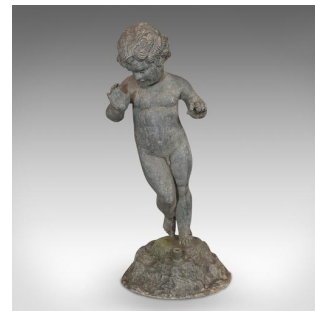

Antique Cherub, English, Lead, Putto, Statue, Ornamental Garden, Victorian, 1900

DESCRIPTION

Our Stock # 18.6501

This is an antique cherub. An English, lead putto statue, ideal for an ornamental garden, dating to the late Victorian period, circa 1900.

- A wonderfully substantial statue
- Displays a desirable aged patina
- Cast in lead, with skilled, fine definition
- Weighs a reassuring 19kg (41.9lb)
- A characterful set of facial features present, beneath a bouffant of hair
- Standing in a classical contraposto pose
- Domed base with hose attachment and spout to the underside
- Well suited for placement within an ornamental garden

This is a fantastic antique cherub, with considerable heft and set to grace any outdoor space. Solid construction, delivered ready for the home.

Search [London Fine for #18.6501](#), or scan the QR code for more photos and details

DIMENSIONS

Max Width: 24cm (9.5")

Max Depth: 23cm (9")

Max Height: 54cm (21.25")

LIST PRICE

£1,450.00