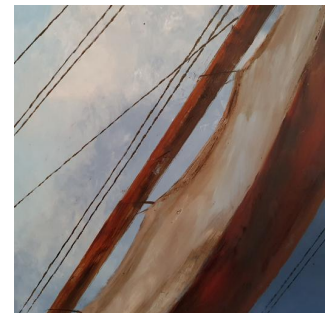

Framed Dramatic Seascape, Oil Painting, Marine, Ship, Storm, Art, Original

DESCRIPTION

Our Stock # 18.6281

This is a framed, dramatic maritime oil painting by the renowned marine and equine artist David Chambers. 'Toil' is an original, oil on board painting from David's recent collection.

So many, so often will have been faced with conditions such as these whilst at sea, especially when working vessels were modest, sailing yachts. The efforts required by the crews of such ships to try and get home to the shore safely is a testament to the hard work of those who make their living from the sea. The ship's crew brace against the hull as it lists to one side within an excitable, cobalt and aqua blue sea. The gathering storm is doing its best to blot out the calm sky, whilst some gulls fly freely to the left of the frame.