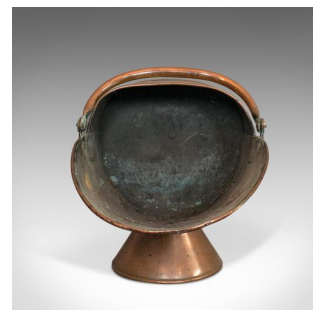

## Antique Coal Scuttle, English, Copper, Fireside, Coal, Log Bucket, Circa 1890

**DESCRIPTION**

Our Stock # 18.6440

This is an antique coal scuttle. An English, copper fireside coal or log bucket, dating to the Victorian period, circa 1890.

- Attractive fireside scuttle
- Displays a desirable aged patina
- Hand-beaten, riveted copper with fine weathering and shimmering hues
  - Dressed with rotating hoop handle and smaller, brass rear handle with shaped backing plate
- Raised upon tapered pedestal mount with beaded edge

This is an appealing, eye-catching antique coal scuttle and suitable for coal, kindling or firewood. Solid joints and construction, delivered polished and ready for the home.

Search [London Fine for #18.6440](#) , or scan the QR code for more photos and details

**DIMENSIONS**

Max Width: 32cm (12.5")

Max Depth: 47cm (18.5")

Max Height: 39.5cm (15.5")