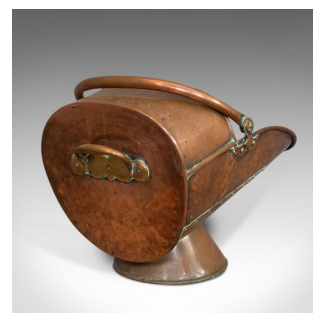

## Antique Coal Scuttle, English, Copper, Fireside, Coal, Log Bucket, Circa 1890

**DESCRIPTION**

Our Stock # 18.6440

This is an antique coal scuttle. An English, copper fireside coal or log bucket, dating to the Victorian period, circa 1890.

- Attractive fireside scuttle
- Displays a desirable aged patina
- Hand-beaten, riveted copper with fine weathering and shimmering hues
  - Dressed with rotating hoop handle and smaller, brass rear handle with shaped backing plate
- Raised upon tapered pedestal mount with beaded edge

This is an appealing, eye-catching antique coal scuttle and suitable for coal, kindling or firewood. Solid joints and construction, delivered polished and ready for the home.

Search [London Fine for #18.6440](#) , or scan the QR code for more photos and details

**DIMENSIONS**

Max Width: 32cm (12.5")

Max Depth: 47cm (18.5")

Max Height: 39.5cm (15.5")