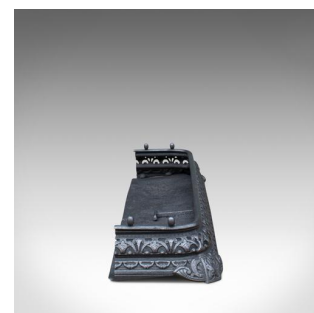

## Antique Fire Kerb, Companion Tongs, English, Iron, Fireside Set, Victorian, 1850

### DESCRIPTION

Our Stock # 18.6414

This is an antique fire kerb and companion tongs. An English, iron fireside set, dating to the Victorian period, circa 1850.

- An appealing, Victorian fireside set
- Displays a desirable aged patina
- Fire kerb crafted from cast iron
- Decorative, pierced back foliate detail
- Corners finished with extruded decorative shoulders
- Classic stirrup design tongs with spade terminals
- Of country house proportions
- Beautiful hand-wrought ironwork

This is a wonderful antique fire kerb and tongs. Delivered polished and ready for the fireside.

Search [London Fine for #18.6414](#) , or scan the QR code for more photos and details