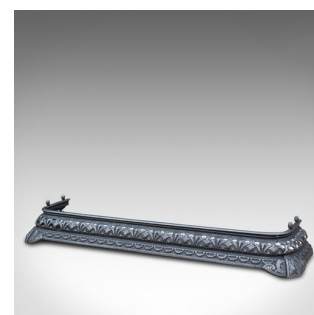

## Antique Fire Kerb, Companion Tongs, English, Iron, Fireside Set, Victorian, 1850

### DESCRIPTION

Our Stock # 18.6414

This is an antique fire kerb and companion tongs. An English, iron fireside set, dating to the Victorian period, circa 1850.

- An appealing, Victorian fireside set
- Displays a desirable aged patina
- Fire kerb crafted from cast iron
- Decorative, pierced back foliate detail
- Corners finished with extruded decorative shoulders
- Classic stirrup design tongs with spade terminals
- Of country house proportions
- Beautiful hand-wrought ironwork

This is a wonderful antique fire kerb and tongs. Delivered polished and ready for the fireside.

Search [London Fine for #18.6414](#) , or scan the QR code for more photos and details