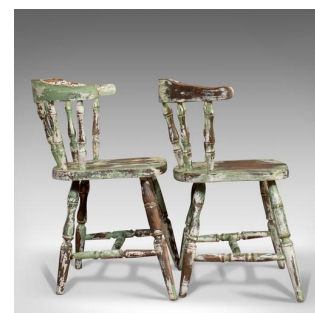

Pair Of Antique Windsor Chairs, French, Beech, Bow Back Chair, Late 19th Century

DESCRIPTION

Our Stock # 18.6413

This is a pair of antique Windsor chairs. A French, beech bow-back chair, dating to the late 19th century, circa 1900.

- French country farmhouse taste
- Displays a desirable aged patina
- Crafted from solid, dark French beech
- Painted finish displays wonderfully appealing distress
- Classic bow-back Windsor chair
- Comfortable, shaped seat
- Top rail features a butler's grasp with spindle turned seat back
- Raised upon four turned legs, united with stretcher

This is a fantastic pair of antique Windsor chairs with pleasingly distressed, painted finish. Solid joints and construction, delivered waxed, polished and ready for the home.

Search [London Fine for #18.6413](#), or scan the QR code for more photos and details