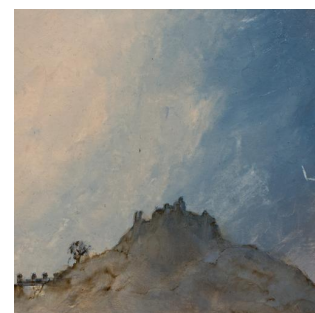

## Framed Landscape, Oil Painting, Equine, St Michael's Mount, Art, Original

**DESCRIPTION**

Our Stock # 18.6420

This is a framed, landscape oil painting by the renowned marine and equine artist David Chambers. 'Onward' is an original, oil on board painting from David's recent collection.

A wonderful twilight image, capturing St Michael's Mount, Cornwall as its backdrop. A horse-drawn hay-wain is being lead back into shore as a gentle tide laps against the beach underfoot. A cool overall balance comes from the steel blue sky and earthy, wet sand. A typically Cornish gathering of gulls adds the light-hearted element found in many of David's works.