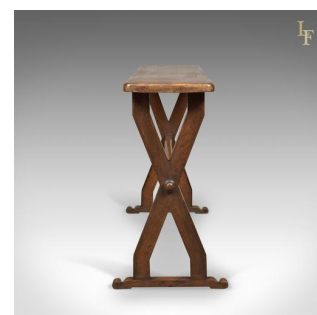

Antique Console Table, Narrow X-Frame, English, Oak, Gothic Overtones, circa 1880

DESCRIPTION

Our Stock # LFA-1765

This is an antique console table, a narrow X-frame and stout top in English oak with gothic overtones dating to circa 1880.

- Warm honey tones to the solid English oak table
- The top displaying grain interest and a moulded edge detail
- From stout stock at one inch thick
- Stop-ended chamfers to the stretcher and classic X-frame trestles
- Roundels dress the outer frames
- Modestly scrolled feet adding interest

A super table with English country charm. Solid joints and construction, delivered waxed, polished and ready for the home.

Search [London Fine](#) for #LFA-1765 or scan the QR code for more photos and details

DIMENSIONS

Max Width: 105cm (41.25")

Max Depth: 27cm (10.75")

Max Height: 65cm (25.5")