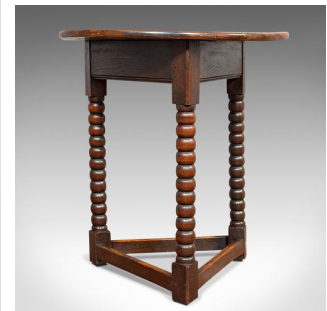

Antique Cricket Table, English, Elm, Lamp, Side, Victorian, Circa 1890

DESCRIPTION

Our Stock # 18.6383

This is an antique cricket table. An English, elm lamp or side table with drawer, dating to the Victorian period, circa 1890.

- Fascinating table with appealing form
- Displays a desirable aged patina
- Select elm with rich, consistent hues and fine grain interest
- Frieze drawer resides within apron - dressed with small brass pull
- Superb, triple bobbin turned supports
- Square feet united by stout rail stretchers

This is a charming antique cricket table. Solid joints and construction, delivered waxed, polished and ready for the home.

Search [London Fine for #18.6383](#), or scan the QR code for more photos and details

DIMENSIONS

Max Width: 66.5cm (26.25")

Max Depth: 66.5cm (26.25")

Max Height: 71.5cm (28.25")

Kneehole Height: 69.5cm (27.25")