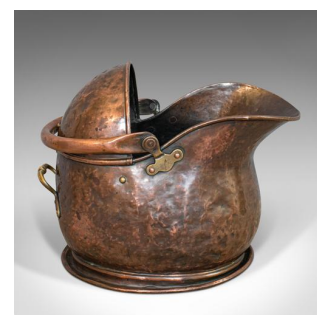

Antique Coal Bucket, English, Copper, Fireside, Scuttle, Victorian, Circa 1870

**DESCRIPTION**

Our Stock # 18.6395

This is an antique coal bucket. An English, copper fireside scuttle, dating to the Victorian period, circa 1870.

- Victorian fireside chic
- Displays a desirable aged patina
- Copper with appealing weathering and tonality
- Swivel loop handle with brass hinge plates
- Smaller loop handle to the rear
- Suitable for coal, logs and other combustibles

This is an antique coal bucket from the Victorian period. Delivered polished and ready for the fireside.

Search [London Fine for #18.6395](#) , or scan the QR code for more photos and details

**DIMENSIONS**