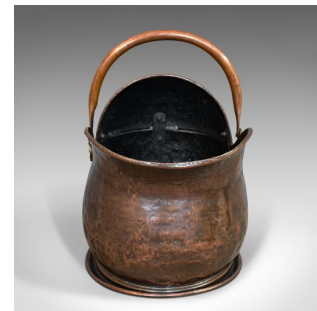

Antique Coal Bucket, English, Copper, Fireside, Scuttle, Victorian, Circa 1870

**DESCRIPTION**

Our Stock # 18.6395

This is an antique coal bucket. An English, copper fireside scuttle, dating to the Victorian period, circa 1870.

- Victorian fireside chic
- Displays a desirable aged patina
- Copper with appealing weathering and tonality
- Swivel loop handle with brass hinge plates
- Smaller loop handle to the rear
- Suitable for coal, logs and other combustibles

This is an antique coal bucket from the Victorian period. Delivered polished and ready for the fireside.

Search [London Fine for #18.6395](#) , or scan the QR code for more photos and details

**DIMENSIONS**