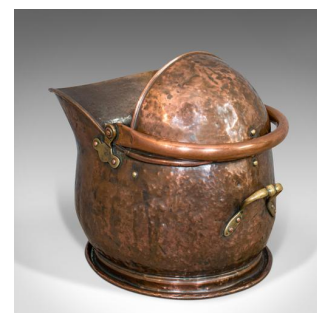

Antique Coal Bucket, English, Copper, Fireside, Scuttle, Victorian, Circa 1870

**DESCRIPTION**

Our Stock # 18.6395

This is an antique coal bucket. An English, copper fireside scuttle, dating to the Victorian period, circa 1870.

- Victorian fireside chic
- Displays a desirable aged patina
- Copper with appealing weathering and tonality
- Swivel loop handle with brass hinge plates
- Smaller loop handle to the rear
- Suitable for coal, logs and other combustibles

This is an antique coal bucket from the Victorian period. Delivered polished and ready for the fireside.

Search [London Fine for #18.6395](#) , or scan the QR code for more photos and details

**DIMENSIONS**