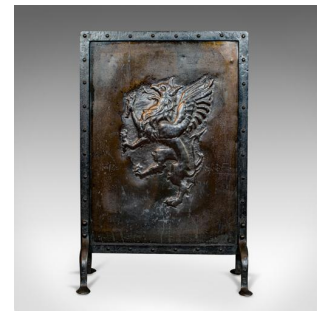

## Antique Fire Guard, Scottish, Brass, Steel, Fireplace, Stand, 20th Century

### DESCRIPTION

Our Stock # 18.6353

This is an antique fire guard. A Scottish, brass and steel fireplace stand, dating to the early 20th century, circa 1920.

- Delightfully weathered fireside appeal
- Displays a desirable aged patina
- Brass shows authentic colouration commensurate with age
- Bold, relief griffin adds period heraldic interest
- Steel rivet border adds strength
- Standing upon four sinuous legs with flat feet

This is an appealing antique fire guard with a wonderfully aged patina. Delivered polished and ready for the fireside.

Search [London Fine for #18.6353](#), or scan the QR code for more photos and details

### DIMENSIONS

Max Width: 46cm (18")

Max Depth: 24cm (9.5")

Max Height: 69cm (27.25")