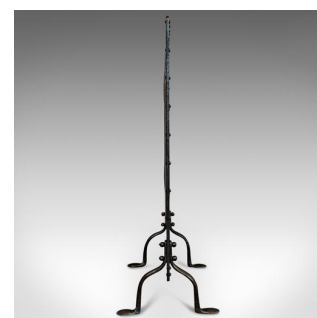

## Antique Fire Guard, Scottish, Brass, Steel, Fireplace, Stand, 20th Century

### DESCRIPTION

Our Stock # 18.6353

This is an antique fire guard. A Scottish, brass and steel fireplace stand, dating to the early 20th century, circa 1920.

- Delightfully weathered fireside appeal
- Displays a desirable aged patina
- Brass shows authentic colouration commensurate with age
- Bold, relief griffin adds period heraldic interest
- Steel rivet border adds strength
- Standing upon four sinuous legs with flat feet

This is an appealing antique fire guard with a wonderfully aged patina. Delivered polished and ready for the fireside.

Search [London Fine for #18.6353](#), or scan the QR code for more photos and details

### DIMENSIONS

Max Width: 46cm (18")

Max Depth: 24cm (9.5")

Max Height: 69cm (27.25")