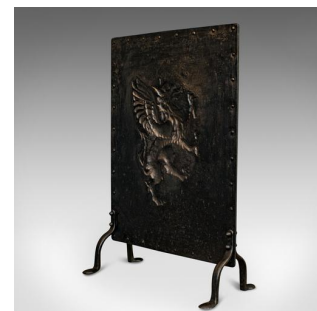

## Antique Fire Guard, Scottish, Brass, Steel, Fireplace, Stand, 20th Century

### DESCRIPTION

Our Stock # 18.6353

This is an antique fire guard. A Scottish, brass and steel fireplace stand, dating to the early 20th century, circa 1920.

- Delightfully weathered fireside appeal
- Displays a desirable aged patina
- Brass shows authentic colouration commensurate with age
- Bold, relief griffin adds period heraldic interest
- Steel rivet border adds strength
- Standing upon four sinuous legs with flat feet

This is an appealing antique fire guard with a wonderfully aged patina. Delivered polished and ready for the fireside.

Search [London Fine for #18.6353](#), or scan the QR code for more photos and details

### DIMENSIONS

Max Width: 46cm (18")

Max Depth: 24cm (9.5")

Max Height: 69cm (27.25")