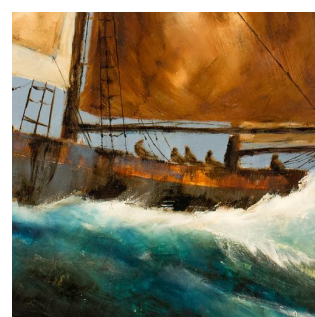

Large Maritime Oil painting, Vintage Ship, Marine, Art, Original, 39" x 28.5"

**DESCRIPTION**

Our Stock # 18.6288

This is a large, maritime oil painting by the renowned marine and equine artist David Chambers. 'Endeavour' is an original, oil on board painting from David's recent collection.

The soft morning light catches the billowing sails of a classic schooner type yacht as it navigates through a tumultuous, aqua blue sea. Feather soft spray laps at the wooden hull as a crew of five battle against the elements. A few distant ships are present in the background and above a slew of gulls add to the cool ambience of the greying sky.