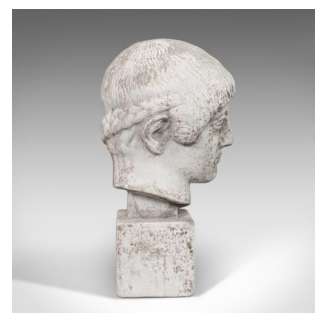

## Vintage Portrait Bust, English, Plaster, Weathered, Statue, Apollo, Classical

**DESCRIPTION**

Our Stock # 18.6236

This is a vintage portrait bust. An English, plaster-cast weathered statue of Apollo in classical taste, dating to the late 20th century.

- A bust of historic interest and appeal
- Displays a desirable, weathered and aged patina
- Bust of Apollo, the most ideal of all Kouros – or beardless, athletic youth
- Standing upon a stout cube base
- In Pre-Hellenic taste – softer, more idyllic features

This is a weathered, classical vintage bust of Apollo. Sure to brighten any room or orangery and delivered ready for display.

Search [London Fine for #18.6236](#), or scan the QR code for more photos and details

**DIMENSIONS**

Max Width: 17.5cm (7")

Max Depth: 18.5cm (7.25")

Max Height: 38cm (15")

**LIST PRICE**

£295.00