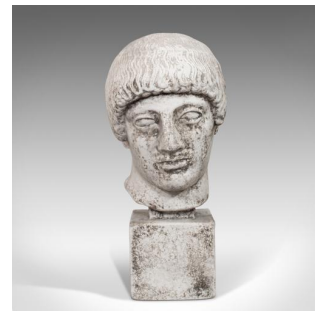

## Vintage Portrait Bust, English, Plaster, Weathered, Statue, Apollo, Classical

**DESCRIPTION**

Our Stock # 18.6236

This is a vintage portrait bust. An English, plaster-cast weathered statue of Apollo in classical taste, dating to the late 20th century.

- A bust of historic interest and appeal
- Displays a desirable, weathered and aged patina
- Bust of Apollo, the most ideal of all Kouros – or beardless, athletic youth
- Standing upon a stout cube base
- In Pre-Hellenic taste – softer, more idyllic features

This is a weathered, classical vintage bust of Apollo. Sure to brighten any room or orangery and delivered ready for display.

Search [London Fine for #18.6236](#), or scan the QR code for more photos and details

**DIMENSIONS**

Max Width: 17.5cm (7")

Max Depth: 18.5cm (7.25")

Max Height: 38cm (15")

**LIST PRICE**

£295.00