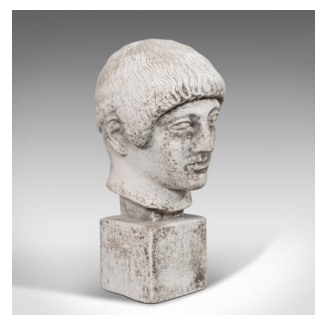

## Vintage Portrait Bust, English, Plaster, Weathered, Statue, Apollo, Classical

**DESCRIPTION**

Our Stock # 18.6236

This is a vintage portrait bust. An English, plaster-cast weathered statue of Apollo in classical taste, dating to the late 20th century.

- A bust of historic interest and appeal
- Displays a desirable, weathered and aged patina
- Bust of Apollo, the most ideal of all Kouros – or beardless, athletic youth
- Standing upon a stout cube base
- In Pre-Hellenic taste – softer, more idyllic features

This is a weathered, classical vintage bust of Apollo. Sure to brighten any room or orangery and delivered ready for display.

Search [London Fine for #18.6236](#), or scan the QR code for more photos and details

**DIMENSIONS**

Max Width: 17.5cm (7")

Max Depth: 18.5cm (7.25")

Max Height: 38cm (15")

**LIST PRICE**

£295.00