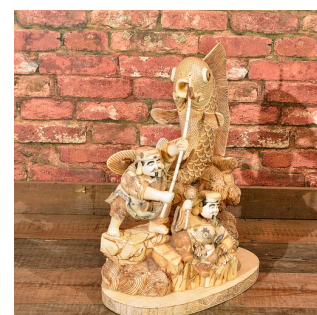

Japanese Bone Carved Okimono Figures & Fish

DESCRIPTION

Our Stock # LFA-1256 This is a Japanese okimono, oriental art carving dating from the early to mid 20th century. A rare bone piece in excellent condition and a real statement piece of some size at 38cm (15") wide and 53.5cm (21") tall, the intricate carving depicts a fisherman landing a giant fish with a second figure swinging a mallet before them. Every part of this fascinating sculpture is detailed with the finest of marks and carvings doubtless telling a mythological narrative. The reverse is as detailed as the fore with swirls and scrolls of water movement providing a mount for the fish. The plinth base, oval in form, is decorated with stem and foliate detail and there is a mark to the underside. A beautiful ornament of great merit and interest.

Search [London Fine](#) for #LFA-1256 or scan the QR code for more photos and details

DIMENSIONS

Max Width: 38cm (15")
Max Depth: 26cm (10.25")
Max Height: 53.5cm (21")