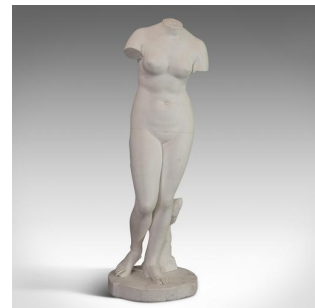

Vintage Female Bust, English, Plaster, Pose, Figure, Ornamental, 20th Century

DESCRIPTION

Our Stock # 18.6213

This is a vintage female bust. An English, plaster cast posing figure ideal for covered ornamental gardens and dating to the 20th century.

- Classic taste and form
- Displays a desirable aged patina
- Ideal for indoors or well suited to an orangery or covered ornamental garden
- Sensuous curves to the torso and legs
- Standing upon a stout base with supporting trunk detail

This is a classic vintage female bust. Delivered ready for the home or orangery.

Search [London Fine for #18.6213](#), or scan the QR code for more photos and details

DIMENSIONS

Max Width: 48cm (19")

Max Depth: 42cm (16.5")

Max Height: 142cm (56")