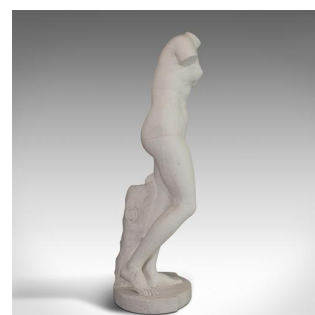

Vintage Female Bust, English, Plaster, Pose, Figure, Ornamental, 20th Century

DESCRIPTION

Our Stock # 18.6213

This is a vintage female bust. An English, plaster cast posing figure ideal for covered ornamental gardens and dating to the 20th century.

- Classic taste and form
- Displays a desirable aged patina
- Ideal for indoors or well suited to an orangery or covered ornamental garden
- Sensuous curves to the torso and legs
- Standing upon a stout base with supporting trunk detail

This is a classic vintage female bust. Delivered ready for the home or orangery.

Search [London Fine for #18.6213](#), or scan the QR code for more photos and details

DIMENSIONS

Max Width: 48cm (19")

Max Depth: 42cm (16.5")

Max Height: 142cm (56")