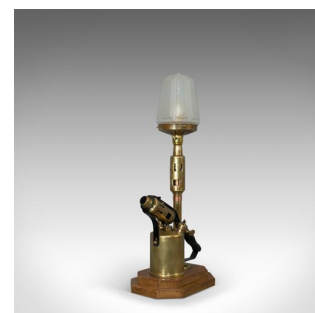

Vintage Decorative Lamp, English, Brass, Blow Torch, Light, Shade, Oak Base

DESCRIPTION

Our Stock # 18.6205

This is a vintage decorative lamp. An English, brass blow torch light with shade with oak base and dating to the 20th century.

- Fascinating lamp with industrial appeal
- In excellent condition, fully working with quality, opaque fluted lamp shade
- Vintage blow torch displays a desirable aged patina
- Standing upon a tiered, shaped wooden base, with felt baize beneath
 - British Standard compliant bulb fitting with generous length of quality cable and fused plug

This is a charming and eye-catching decorative lamp, well suited to a study, office or man-cave. Delivered polished and ready for the home.

Search [London Fine for #18.6205](#) , or scan the QR code for more photos and details

DIMENSIONS

Max Width: 25cm (9.75")
 Max Depth: 17cm (6.75")
 Max Height: 58.5cm (23")

LIST PRICE

£475.00