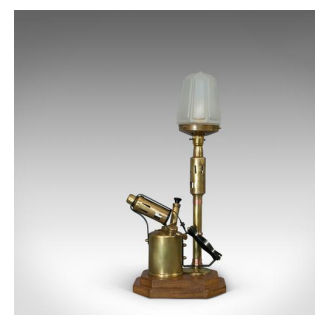

Vintage Decorative Lamp, English, Brass, Blow Torch, Light, Shade, Oak Base

DESCRIPTION

Our Stock # 18.6205

This is a vintage decorative lamp. An English, brass blow torch light with shade with oak base and dating to the 20th century.

- Fascinating lamp with industrial appeal
- In excellent condition, fully working with quality, opaque fluted lamp shade
- Vintage blow torch displays a desirable aged patina
- Standing upon a tiered, shaped wooden base, with felt baize beneath
 - British Standard compliant bulb fitting with generous length of quality cable and fused plug

This is a charming and eye-catching decorative lamp, well suited to a study, office or man-cave. Delivered polished and ready for the home.

Search [London Fine for #18.6205](#) , or scan the QR code for more photos and details

DIMENSIONS

Max Width: 25cm (9.75")
 Max Depth: 17cm (6.75")
 Max Height: 58.5cm (23")

LIST PRICE

£475.00