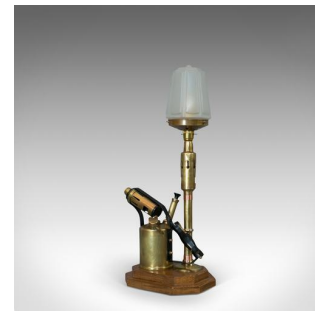

Vintage Decorative Lamp, English, Brass, Blow Torch, Light, Shade, Oak Base

DESCRIPTION

Our Stock # 18.6205

This is a vintage decorative lamp. An English, brass blow torch light with shade with oak base and dating to the 20th century.

- Fascinating lamp with industrial appeal
- In excellent condition, fully working with quality, opaque fluted lamp shade
- Vintage blow torch displays a desirable aged patina
- Standing upon a tiered, shaped wooden base, with felt baize beneath
 - British Standard compliant bulb fitting with generous length of quality cable and fused plug

This is a charming and eye-catching decorative lamp, well suited to a study, office or man-cave. Delivered polished and ready for the home.

Search [London Fine for #18.6205](#) , or scan the QR code for more photos and details

DIMENSIONS

Max Width: 25cm (9.75")
 Max Depth: 17cm (6.75")
 Max Height: 58.5cm (23")

LIST PRICE

£475.00