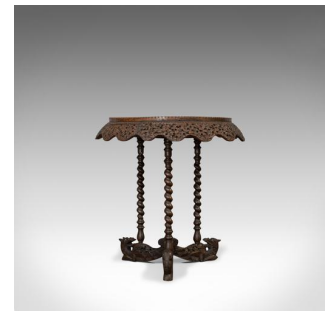

Antique Centre Table, Asian, Teak, Lamp, Occasional, 19th Century, Circa 1880

DESCRIPTION

Our Stock # 18.6139
This is an antique centre table. An Asian, solid teak lamp or occasional table and dating to the late 19th century, circa 1880.

- Profusely carved with eye-catching details
- Displays a desirable aged patina
- Solid teak with deep colour throughout
- Fine grain interest to its wax polish finish
- Table top decorated with concentric bands featuring beading, mythical creatures and foliate detail
- Beautiful teak centrepiece a real delight
- Tiered edge moulding decorates the upper apron
- Fine pierced fretwork to the large, scalloped lower apron
- The whole supported upon a trio of barley twist legs
- Broad figural legs meeting at a pyramid finial
- Highly sculpted mythical creature with broad leaf detail to each foot

Search [London Fine for #18.6139](#), or scan the QR code for more photos and details

DIMENSIONS

Max Width: 63cm (24.75")
Max Depth: 63cm (24.75")
Max Height: 66.5cm (26.25")
Table Diameter: 52.5cm (20.75")