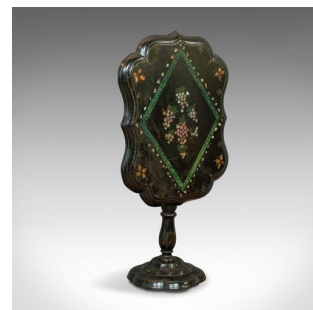

Antique Table, Ebonised, Papier Mache, Mother of Pearl, Side, Lamp, Wine, Tilt

DESCRIPTION

Our Stock # 11.2203

This is an antique table. An English, ebonised papier mache and mother of pearl side, lamp or wine table with tilt and dating to the Victorian period, circa 1870.

- Fascinating form and good order throughout
- Ebonised stocks of papier-mache display a desirable aged patina
- Mother of pearl inlay shimmers in the catch-light
- Central hanging grape motif with a green diamond border and foliate detail to the corners
- Pleasing inverted tray style with serpentine form
- Smooth tilt action for placement to the side or in the centre of a room
- Stout, rolled top locks reassuringly into place
- Standing over a shaped central column, which flows into a triple step base.

A quality, period antique table and a lovely example of this classic Victorian style. Solid joints and construction and delivered waxed, polished and ready for the home.

Search [London Fine for #11.2203](#) , or scan the QR code for more photos and details