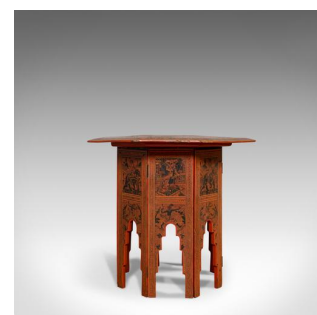

Antique Occasional Table, Victorian, Chinese Elm, Octagonal, Coffee, Moorish

DESCRIPTION

Our Stock # 18.5891

This is an antique occasional table. A Victorian, Chinese elm octagonal coffee or lamp table in strong Moorish taste and dating to the mid 19th century, circa 1850.

- Burnt red hues to the lacquered Chinese elm table top and legs
- Aged running repairs as typical of a piece from this period
- Two piece, folding design well suited to occasional use
- Octagonal table top with bevelled edge and decorated with panels of temples, warriors and elephants
- Similar decoration is found on each panel of the folding stand
- Standing upon legs carved into the shape of minarets

This is a fascinating occasional table, eye-catching in its decorative Moorish taste. Solid joints and construction, delivered waxed, polished and ready for the home.

Search [London Fine for #18.5891](#) , or scan the QR code for more photos and details

DIMENSIONS

Max Width: 76.5cm (30")
Max Depth: 76.5cm (30")
Max Height: 71.5cm (28.25")

LIST PRICE

£895.00