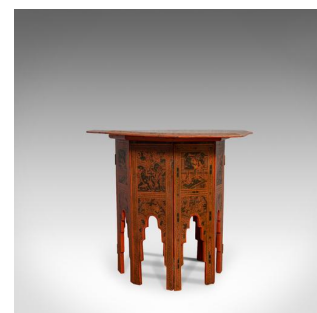

Antique Occasional Table, Victorian, Chinese Elm, Octagonal, Coffee, Moorish

DESCRIPTION

Our Stock # 18.5891

This is an antique occasional table. A Victorian, Chinese elm octagonal coffee or lamp table in strong Moorish taste and dating to the mid 19th century, circa 1850.

- Burnt red hues to the lacquered Chinese elm table top and legs
- Aged running repairs as typical of a piece from this period
- Two piece, folding design well suited to occasional use
- Octagonal table top with bevelled edge and decorated with panels of temples, warriors and elephants
- Similar decoration is found on each panel of the folding stand
- Standing upon legs carved into the shape of minarets

This is a fascinating occasional table, eye-catching in its decorative Moorish taste. Solid joints and construction, delivered waxed, polished and ready for the home.

Search [London Fine for #18.5891](#) , or scan the QR code for more photos and details

DIMENSIONS

Max Width: 76.5cm (30")
Max Depth: 76.5cm (30")
Max Height: 71.5cm (28.25")

LIST PRICE

£895.00