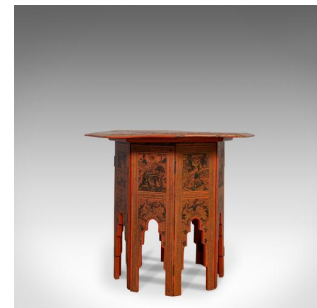

Antique Occasional Table, Victorian, Chinese Elm, Octagonal, Coffee, Moorish

DESCRIPTION

Our Stock # 18.5891

This is an antique occasional table. A Victorian, Chinese elm octagonal coffee or lamp table in strong Moorish taste and dating to the mid 19th century, circa 1850.

- Burnt red hues to the lacquered Chinese elm table top and legs
- Aged running repairs as typical of a piece from this period
- Two piece, folding design well suited to occasional use
- Octagonal table top with bevelled edge and decorated with panels of temples, warriors and elephants
- Similar decoration is found on each panel of the folding stand
- Standing upon legs carved into the shape of minarets

This is a fascinating occasional table, eye-catching in its decorative Moorish taste. Solid joints and construction, delivered waxed, polished and ready for the home.

Search [London Fine for #18.5891](#) , or scan the QR code for more photos and details

DIMENSIONS

Max Width: 76.5cm (30")
Max Depth: 76.5cm (30")
Max Height: 71.5cm (28.25")

LIST PRICE

£895.00