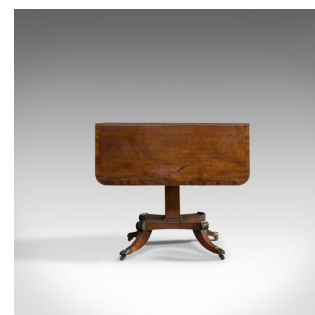

Antique Pembroke Table, English, Mahogany, Drop Leaf, Occasional, Regency

DESCRIPTION

Our Stock #13.0720

This is an antique Pembroke table. An English, mahogany drop-leaf occasional table dating to the Regency period, circa 1830.

- Select mahogany displays fine grain interest and a desirable aged patina
- Good consistent colour throughout to its wax polished finish
- Of good proportion - width doubles when extended
- Frieze drawer to the front, with a faux drawer on the reverse
- Dressed with brass, sunburst pulls to both sides
- Leaves supported by large, shaped elbows, smooth in their operation
- Raised on a stout, tiered square pillar within beaded collars
- Short, squat cabriole legs with carved knees
- Riding upon the original, solid brass paw castors

Search [London Fine for #13.0720](#), or scan the QR code for more photos and details

DIMENSIONS

Max Width: 123cm (48.5")
Max Depth: 61cm (24")
Max Height: 74.5cm (29.25")
Dropped Width: 61cm (24")

LIST PRICE