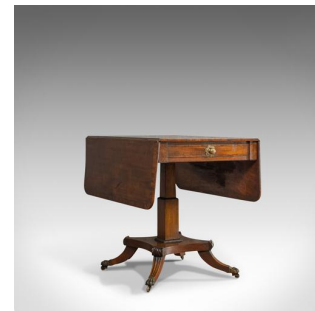

Antique Pembroke Table, English, Mahogany, Drop Leaf, Occasional, Regency

DESCRIPTION

Our Stock #13.0720

This is an antique Pembroke table. An English, mahogany drop-leaf occasional table dating to the Regency period, circa 1830.

- Select mahogany displays fine grain interest and a desirable aged patina
- Good consistent colour throughout to its wax polished finish
- Of good proportion - width doubles when extended
- Frieze drawer to the front, with a faux drawer on the reverse
- Dressed with brass, sunburst pulls to both sides
- Leaves supported by large, shaped elbows, smooth in their operation
- Raised on a stout, tiered square pillar within beaded collars
- Short, squat cabriole legs with carved knees
- Riding upon the original, solid brass paw castors

Search [London Fine for #13.0720](#), or scan the QR code for more photos and details

DIMENSIONS

Max Width: 123cm (48.5")
Max Depth: 61cm (24")
Max Height: 74.5cm (29.25")
Dropped Width: 61cm (24")

LIST PRICE