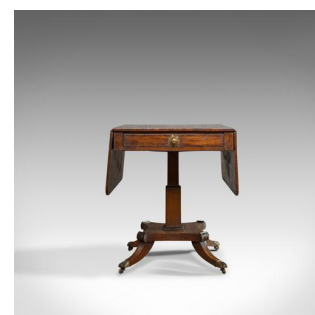

Antique Pembroke Table, English, Mahogany, Drop Leaf, Occasional, Regency

DESCRIPTION

Our Stock #13.0720

This is an antique Pembroke table. An English, mahogany drop-leaf occasional table dating to the Regency period, circa 1830.

- Select mahogany displays fine grain interest and a desirable aged patina
- Good consistent colour throughout to its wax polished finish
- Of good proportion - width doubles when extended
- Frieze drawer to the front, with a faux drawer on the reverse
- Dressed with brass, sunburst pulls to both sides
- Leaves supported by large, shaped elbows, smooth in their operation
- Raised on a stout, tiered square pillar within beaded collars
- Short, squat cabriole legs with carved knees
- Riding upon the original, solid brass paw castors

Search [London Fine for #13.0720](#), or scan the QR code for more photos and details

DIMENSIONS

Max Width: 123cm (48.5")
Max Depth: 61cm (24")
Max Height: 74.5cm (29.25")
Dropped Width: 61cm (24")

LIST PRICE