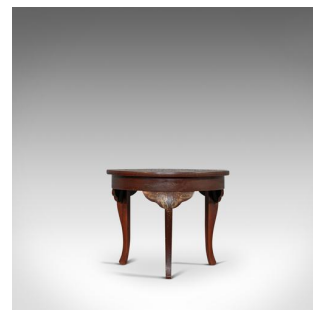

Vintage Side Table, Chinoiserie, English, Chinese Elm, Occasional, Lamp, C.1930

DESCRIPTION

Our Stock # 18.6095

This is a vintage side table in strong chinoiserie taste. An English, Chinese elm occasional or lamp table dating to the early 20th century, circa 1930.

- Select Chinese Elm displays a desirable aged patina
- Decorated with colourful scenes within a backdrop of characters, mountains and pagodas
- Continuous table apron decorated with gold tooling
- Raised on cabriole legs with golden decoration to the knees

This vintage side table is a classic example of chinoiserie. Solid joints and construction, delivered waxed, polished and ready for the home.

Search [London Fine for #18.6095](#) , or scan the QR code for more photos and details

DIMENSIONS

Max Width: 48.5cm (19")
Max Depth: 48.5cm (19")
Max Height: 39.5cm (15.5")

LIST PRICE

£650.00