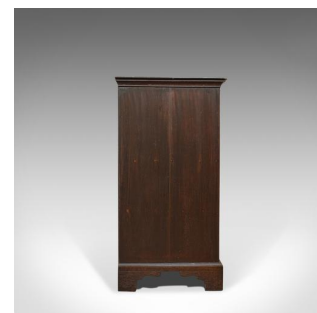

## Antique Chest of Drawers, English, Oak, Tallboy, Georgian, Circa 1790

### DESCRIPTION

Our Stock # 18.6080

This is an antique chest of drawers. An English, oak tallboy dating to the Georgian period, Circa 1790.

- Select cuts of oak display a desirable aged patina
- Rich hues and wisps of medullary rays to the wax polish finish
- Arranged in the classic 2 over 3 configuration of graduated drawers
- The deep top displays well finished with an edge moulding
- Drawers dressed with period brass handles and lock escutcheons, keys absent
- Raised on bracket feet with shaped swag at front

This is a nicely proportioned and attractive antique chest of drawers. Solid joints and construction, delivered waxed, polished and ready for the home.

Search [London Fine for #18.6080](#) , or scan the QR code for more photos and details

### DIMENSIONS

Max Width: 105cm (41.25")

Max Depth: 55.5cm (21.75")

Max Height: 106.5cm (42")