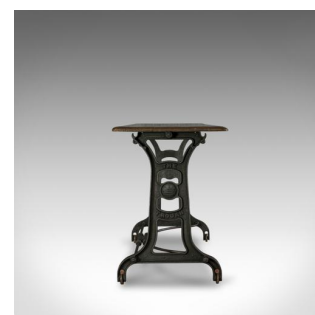

Antique Orangery Table, English, Industrial, Machinist, Victorian, Side C.1900

DESCRIPTION

Our Stock # 18.6073

This is an antique orangery table. An English, industrial, machinist side table in iron and antique pine dating to the late Victorian period, circa 1900.

- Displaying a desirable aged patina
- Select Victorian pine top shows fine grain interest
- Iron base with graphite finish provides interest and stability
- Well suited to use as an orangery table
- Embossed with 'The Trojan' and a globe motif on each upright
- Riding upon castors beneath shaped feet
- Shaped stretcher unites the robust framework

This is an interesting example of an antique orangery table and highly versatile. Solid joints and construction, delivered waxed, polished and ready for the home.

Search [London Fine for #18.6073](#), or scan the QR code for more photos and details

DIMENSIONS

Max Width: 122.5cm (48.25")

Max Depth: 47cm (18.5")

Max Height: 72cm (28.25")

Kneehole Height: 70cm (27.5")

LIST PRICE

£895.00