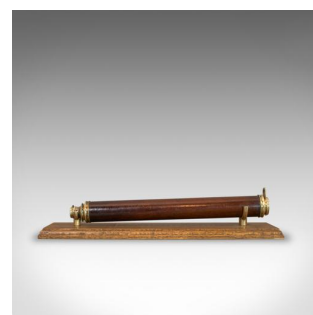

Antique Telescope, Single Draw, Terrestrial, Astronomical, Georgian Circa 1760

**DESCRIPTION**

Our Stock # 18.6060

This is an antique telescope, a single draw refractor for terrestrial or astronomical use. An English, Georgian piece dating to circa 1760.

Perfect for bird watching, landscape appreciation, wildlife stalking, or maritime observation. Equally suitable for observing the night sky.

- Tapered, fruitwood primary barrel presents well
- Single brass draw tube in good order with smooth action
- Supplied with a London Fine, oak and brass 'Captain's Stand' for display.
- 20mm (0.75") objective lens with sliding dust cover
- Bulbous eyecup with sliding dust cover
- Segmented brass draw tube

A super example of a Georgian antique telescope. An historic, period piece that is good to use today as it was 250 years ago.

Search [London Fine for #18.6060](#), or scan the QR code for more photos and details

DIMENSIONS

Closed Length: 34cm (13.5")

Fully Drawn Length: 57.5cm (22.75")

Objective Glass Diameter: 20mm (0.75")

LIST PRICE

£725.00