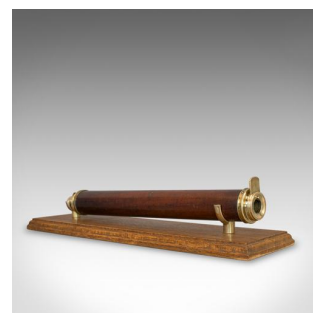

Antique Telescope, Single Draw, Terrestrial, Astronomical, Georgian Circa 1760

**DESCRIPTION**

Our Stock # 18.6060

This is an antique telescope, a single draw refractor for terrestrial or astronomical use. An English, Georgian piece dating to circa 1760.

Perfect for bird watching, landscape appreciation, wildlife stalking, or maritime observation. Equally suitable for observing the night sky.

- Tapered, fruitwood primary barrel presents well
- Single brass draw tube in good order with smooth action
- Supplied with a London Fine, oak and brass 'Captain's Stand' for display.
- 20mm (0.75") objective lens with sliding dust cover
- Bulbous eyecup with sliding dust cover
- Segmented brass draw tube

A super example of a Georgian antique telescope. An historic, period piece that is good to use today as it was 250 years ago.

Search [London Fine for #18.6060](#), or scan the QR code for more photos and details

DIMENSIONS

Closed Length: 34cm (13.5")

Fully Drawn Length: 57.5cm (22.75")

Objective Glass Diameter: 20mm (0.75")

LIST PRICE

£725.00