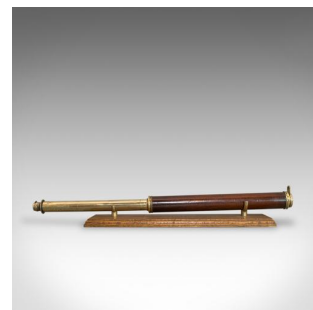

Antique Telescope, Single Draw, Terrestrial, Astronomical, Georgian Circa 1760

**DESCRIPTION**

Our Stock # 18.6060

This is an antique telescope, a single draw refractor for terrestrial or astronomical use. An English, Georgian piece dating to circa 1760.

Perfect for bird watching, landscape appreciation, wildlife stalking, or maritime observation. Equally suitable for observing the night sky.

- Tapered, fruitwood primary barrel presents well
- Single brass draw tube in good order with smooth action
- Supplied with a London Fine, oak and brass 'Captain's Stand' for display.
- 20mm (0.75") objective lens with sliding dust cover
- Bulbous eyecup with sliding dust cover
- Segmented brass draw tube

A super example of a Georgian antique telescope. An historic, period piece that is good to use today as it was 250 years ago.

Search [London Fine for #18.6060](#), or scan the QR code for more photos and details

DIMENSIONS

Closed Length: 34cm (13.5")

Fully Drawn Length: 57.5cm (22.75")

Objective Glass Diameter: 20mm (0.75")

LIST PRICE

£725.00