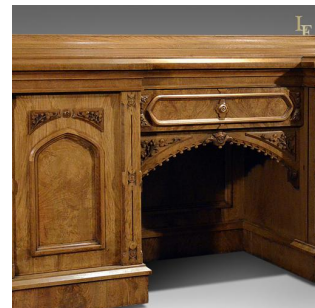

Large Antique Sideboard Buffet, Victorian c.1880

DESCRIPTION

Our Stock # 10.1021

This is a large antique sideboard, Victorian buffet presented in excellent antique condition, circa 1880.

Robustly and beautifully constructed in light oak, this substantial piece belies its age and has a contemporary feel well suited to a grand dining room, coffee shop, boutique hotel or restaurant.

The generous surface sits atop two cupboards and a central drawer. The locking field panel doors are flanked by chamfered pilasters with stop ends and conceal voluminous storage conveniently organised by three drawers of varying sizes in each cupboard. The large central drawer provides additional space for cutlery and sits above a swagged carved arch.

Subtly figured, the honey coloured oak is decorated in simple form with wild berry relief carving and repeated arch detail. Both the field panels and drawer panel are lifted further by use of English burr oak. The balance of geometry and natural form, along with the break front design, reins in the scale of the piece pleasing the eye without being unnecessarily fussy.

Mounted on castors and shaped to sit around a large skirting board flush to the wall, this piece is of superb quality, a stunning piece presented in excellent antique condition.

Solid joints and construction. Delivered waxed & polished.