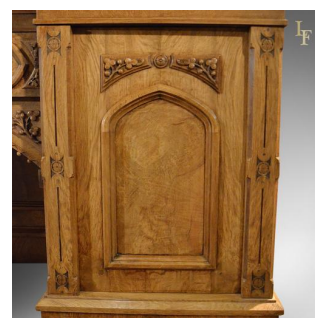

Large Antique Sideboard Buffet, Victorian c.1880

DESCRIPTION

Our Stock # 10.1021

This is a large antique sideboard, Victorian buffet presented in excellent antique condition, circa 1880.

Robustly and beautifully constructed in light oak, this substantial piece belies its age and has a contemporary feel well suited to a grand dining room, coffee shop, boutique hotel or restaurant.

The generous surface sits atop two cupboards and a central drawer. The locking field panel doors are flanked by chamfered pilasters with stop ends and conceal voluminous storage conveniently organised by three drawers of varying sizes in each cupboard. The large central drawer provides additional space for cutlery and sits above a swagged carved arch.

Subtly figured, the honey coloured oak is decorated in simple form with wild berry relief carving and repeated arch detail. Both the field panels and drawer panel are lifted further by use of English burr oak. The balance of geometry and natural form, along with the break front design, reins in the scale of the piece pleasing the eye without being unnecessarily fussy.

Mounted on castors and shaped to sit around a large skirting board flush to the wall, this piece is of superb quality, a stunning piece presented in excellent antique condition.

Solid joints and construction. Delivered waxed & polished.