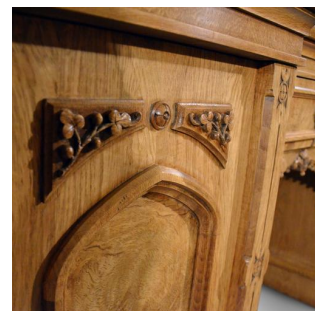

Large Antique Sideboard Buffet, Victorian c.1880

DESCRIPTION

Our Stock # 10.1021

This is a large antique sideboard, Victorian buffet presented in excellent antique condition, circa 1880.

Robustly and beautifully constructed in light oak, this substantial piece belies its age and has a contemporary feel well suited to a grand dining room, coffee shop, boutique hotel or restaurant.

The generous surface sits atop two cupboards and a central drawer. The locking field panel doors are flanked by chamfered pilasters with stop ends and conceal voluminous storage conveniently organised by three drawers of varying sizes in each cupboard. The large central drawer provides additional space for cutlery and sits above a swagged carved arch.

Subtly figured, the honey coloured oak is decorated in simple form with wild berry relief carving and repeated arch detail. Both the field panels and drawer panel are lifted further by use of English burr oak. The balance of geometry and natural form, along with the break front design, reins in the scale of the piece pleasing the eye without being unnecessarily fussy.

Mounted on castors and shaped to sit around a large skirting board flush to the wall, this piece is of superb quality, a stunning piece presented in excellent antique condition.

Solid joints and construction. Delivered waxed & polished.