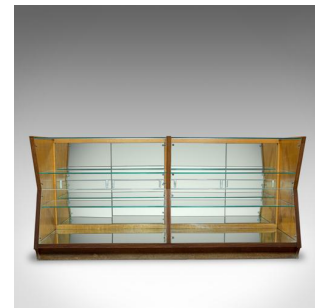

Large Vintage Display Cabinet, Glass, Oak, Retail, Shop-Fitting, Art Deco c.1930

DESCRIPTION

Our Stock # 18.6052

This is a large vintage display cabinet. An English glass and oak, retail shop-fitting showcase in the Art Deco taste, dating to the early 1900s, circa 1930.

- Select cuts of oak with fine grain interest and a desirable aged patina
- Original glass plates display signs of light use under closer inspection
- Mirror bases, cabinet backs and glass shelves provide a bright display area
- Impressive showcase of generous proportion
- Cabinet arranged in a pair of display units with four sliding doors
- Eye-catching concave front shows strong Art Deco taste
- Each door slides open with glass milled recesses
- Removable suite of shelves for showcasing items of different sizes

This is a lovely vintage display cabinet of large, show case proportion. Solid joints and construction, delivered waxed, polished and ready for show.

Search [London Fine for #18.6052](#) , or scan the QR code for more photos and details

DIMENSIONS

- Max Width: 197.5cm (77.75")
- Max Depth: 61cm (24")
- Max Height: 93cm (36.5")
- Internal Width: 95.5cm (37.5")
- Internal Depth: 55cm (21.75")
- Internal Height: 77cm (30.25")

LIST PRICE

£1,895.00