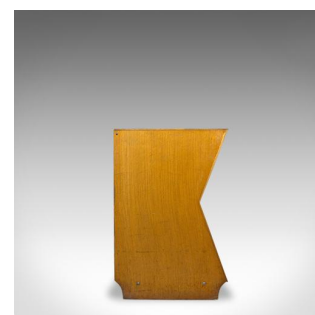

Large Vintage Display Cabinet, Glass, Oak, Retail, Shop-Fitting, Art Deco c.1930

DESCRIPTION

Our Stock # 18.6052

This is a large vintage display cabinet. An English glass and oak, retail shop-fitting showcase in the Art Deco taste, dating to the early 1900s, circa 1930.

- Select cuts of oak with fine grain interest and a desirable aged patina
- Original glass plates display signs of light use under closer inspection
- Mirror bases, cabinet backs and glass shelves provide a bright display area
- Impressive showcase of generous proportion
- Cabinet arranged in a pair of display units with four sliding doors
- Eye-catching concave front shows strong Art Deco taste
- Each door slides open with glass milled recesses
- Removable suite of shelves for showcasing items of different sizes

This is a lovely vintage display cabinet of large, show case proportion. Solid joints and construction, delivered waxed, polished and ready for show.

Search [London Fine for #18.6052](#) , or scan the QR code for more photos and details

DIMENSIONS

- Max Width: 197.5cm (77.75")
- Max Depth: 61cm (24")
- Max Height: 93cm (36.5")
- Internal Width: 95.5cm (37.5")
- Internal Depth: 55cm (21.75")
- Internal Height: 77cm (30.25")

LIST PRICE

£1,895.00