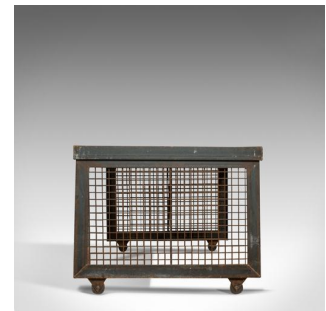

## Vintage Industrial Coffee Table, English, Handmade, Steel, Oak, 20th Century

### DESCRIPTION

Our Stock # 18.6045

This is a vintage industrial coffee table. An English, handmade steel and oak table dating to the 20th century.

- Strong industrial taste with a desirable aged patina
- Select cuts of weathered oak display a fine grain interest
- Lightly stained wood panels in rich biscuit hues
- Exposed welds at each corner in keeping with the style
- Aesthetic mesh to each side of the table
- Supported by a cross brace and raised upon four in-line castors

This is a bold example of a vintage industrial coffee table. Of solid construction, delivered ready for the home.

Search [London Fine for #18.6045](#) , or scan the QR code for more photos and details

### DIMENSIONS

Max Width: 110cm (43.25")

Max Depth: 69.5cm (27.25")

Max Height: 56cm (22")