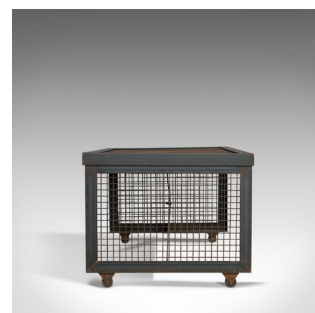

Vintage Industrial Coffee Table, English, Foundry Steel, Oak, 20th Century

DESCRIPTION

Our Stock # 18.6043

This is a vintage industrial coffee table. An English, foundry steel and oak table dating to the 20th century.

- Strong industrial taste with a desirable aged patina
- Select cuts of weathered oak display a fine grain interest
- Rich, dark hues feature throughout
- Exposed welds at each corner in keeping with the style
- Aesthetic wire mesh adorns each side of the table
- Supported by a cross brace and raised upon four in-line castors

This is a distinctive example of a vintage industrial coffee table. Of solid construction, delivered ready for the home.

Search [London Fine for #18.6043](#), or scan the QR code for more photos and details

DIMENSIONS

Max Width: 110cm (43.25")

Max Depth: 70cm (27.5")

Max Height: 56cm (22")

LIST PRICE

£595.00