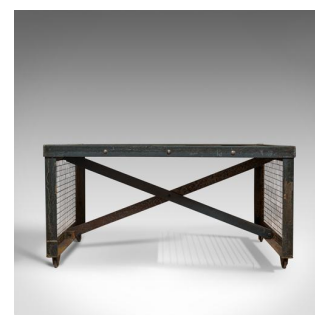

Vintage Industrial Coffee Table, English, Steel, Oak, Late 20th Century

DESCRIPTION

Our Stock # 18.6042

This is a vintage industrial coffee table. An English, steel and oak table dating to the 20th century.

- Overt industrial taste with a desirable aged patina
- Select cuts of weathered oak display a fine grain interest
- Rich biscuit hues feature on the tabletop
- Exposed welds at each corner in keeping with the style
- Wire mesh adorns each side of the table, adding to the industrial aesthetic
- Supported by a cross brace and raised upon four in-line castors

This is a bold example of a vintage industrial coffee table. Of solid construction, delivered ready for the home.

Search [London Fine for #18.6042](#) , or scan the QR code for more photos and details

DIMENSIONS