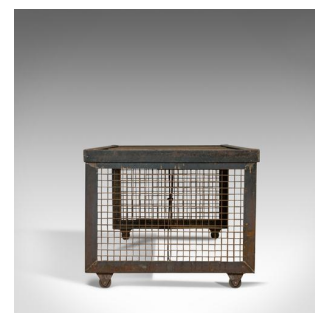

Vintage Industrial Coffee Table, English, Steel, Oak, Late 20th Century

DESCRIPTION

Our Stock # 18.6042

This is a vintage industrial coffee table. An English, steel and oak table dating to the 20th century.

- Overt industrial taste with a desirable aged patina
- Select cuts of weathered oak display a fine grain interest
- Rich biscuit hues feature on the tabletop
- Exposed welds at each corner in keeping with the style
- Wire mesh adorns each side of the table, adding to the industrial aesthetic
- Supported by a cross brace and raised upon four in-line castors

This is a bold example of a vintage industrial coffee table. Of solid construction, delivered ready for the home.

Search [London Fine for #18.6042](#) , or scan the QR code for more photos and details

DIMENSIONS

Max Width: 110cm (43.25")

Max Depth: 70cm (27.5")

Max Height: 56cm (22")

LIST PRICE

£595.00