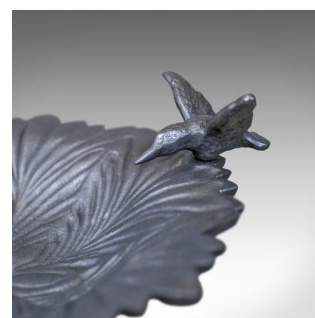

Vintage Bird Bath, English, Cast Iron, Feeder, Planter, late 20th Century

**DESCRIPTION**

Our Stock # 18.5382

This is a vintage birdbath. A cast-iron feeder or planter dating to the late 20th century.

- Consistent colour throughout
- Bird sculpture decorates the bath perimeter
- Decorative floral design with copious petal detail
- Supported by a turned, tapered stem with reeded elements
- Raised upon a convex, pierced foliate base

This is a charming vintage birdbath or feeder. Solid joints and construction, delivered waxed, polished and ready for the garden.

Search [London Fine](#) for #18.5382, or scan the QR code for more photos and details