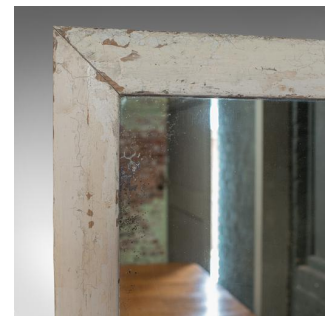

Antique Wall Mirror, English, Victorian, Pitch Pine, Late 19th Century C.1880

DESCRIPTION

Our Stock # 18.6033

This is an antique wall mirror. An English, Victorian, pitch pine mirror dating to the late 19th century, circa 1880.

- Substantial bevelled frame and reassuringly heavy
- Stout pitch pine frame benefits from good, consistent colour
- Grain interest and a desirable aged patina
- The original mirror plate displays desirable light foxing

An attractive large antique wall mirror. Solid joints and construction, delivered waxed, polished and ready for the home.

Search [London Fine for #18.6033](#), or scan the QR code for more photos and details

DIMENSIONS

Max Width: 91.5cm (36")

Max Depth: 3cm (1.25")

Max Height: 108cm (42.5")

LIST PRICE

£975.00