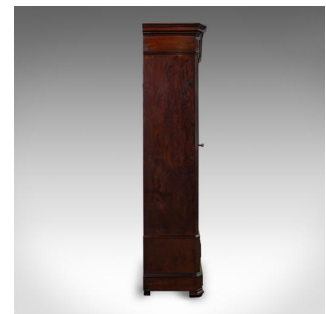

## Antique Display Cabinet, Victorian, Flame Mahogany Vitrine, Circa 1850

### DESCRIPTION

Our Stock # 18.5970

This is an antique display cabinet. An English, Victorian, flame mahogany vitrine dating to the mid 19th century, circa 1850.

- Magnificent Victorian vitrine
- Deep russet tones to the select flame mahogany
- Grain interest and a desirable aged patina
- Attractive arched pediment delineated with blind panel decoration
- Original, working brass lock and key operated though brass lining
- Glazed, shaped door opens smoothly on quality hinges
- A suite of four adjustable internal shelves
- Original salmon pink, quality cloth lining
- Lower drawer decorated with blind panels
- Standing upon shaped bracket feet

### DIMENSIONS

Max Width: 116cm (45.75")

Max Depth: 48cm (19")

Max Height: 229cm (90.25")