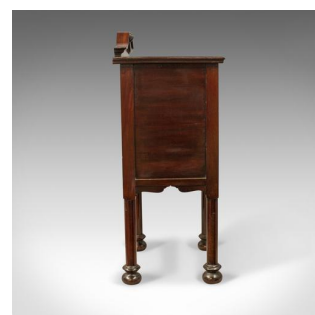

Antique Bedside Cabinet, Arts and Crafts, Maple and Co, Nighstand, c.1890

DESCRIPTION

Our Stock # 18.6009

This is an antique bedside cabinet, an English, Arts and Crafts, Maple and Co., pot cupboard. A nightstand in mahogany dating to the late 19th century, circa 1890.

- In good proportion and classic Maple and Co, Arts and Crafts styling
- Select mahogany displaying good consistent colour
- Attractive grain interest and a desirable aged patina
- The polished top backed by shaped upstand
- Deep field panel door dressed with classic brass drop handle
- Swagged apron over straight legs sat upon bun feet

An attractive example with solid joints and construction. Delivered waxed, polished and ready for the home.

Search [London Fine for #18.6009](#) , or scan the QR code for more photos and details

DIMENSIONS