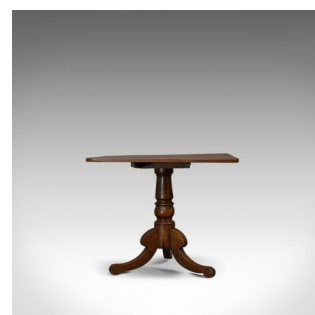

Antique Tilt-Top Table, English, Victorian, Oak, Side, Lamp, Card, Circa 1850

DESCRIPTION

Our Stock # 11.2825

This is an antique tilt-top table. An English, Victorian, oak side, lamp or card table dating to the mid 19th century, circa 1850.

- Select oak with consistent colour and tone, and a desirable aged patina
- Appealing grain interest displaying wisps of medullary rays
- Versatile with timeless styling and attractive proportions
- Tilting top locks firmly into place at a height of 71cm (27.9 inches)
- Robust, tapering, turned pillar offers firm support for the tabletop
- Classic tripod base showing Regency influence to the sweeping leg form

This is a versatile, antique tilt-top table. Solid joints and construction and delivered waxed, polished and ready for the home.

Search [London Fine for #11.2825](#) , or scan the QR code for more photos and details

DIMENSIONS

Max Width: 76cm (30")

Max Depth: 86cm (33.75")

Max Height: 71cm (28")

LIST PRICE

£485.00