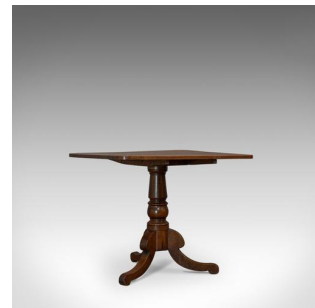

Antique Tilt-Top Table, English, Victorian, Oak, Side, Lamp, Card, Circa 1850

DESCRIPTION

Our Stock # 11.2825

This is an antique tilt-top table. An English, Victorian, oak side, lamp or card table dating to the mid 19th century, circa 1850.

- Select oak with consistent colour and tone, and a desirable aged patina
- Appealing grain interest displaying wisps of medullary rays
- Versatile with timeless styling and attractive proportions
- Tilting top locks firmly into place at a height of 71cm (27.9 inches)
- Robust, tapering, turned pillar offers firm support for the tabletop
- Classic tripod base showing Regency influence to the sweeping leg form

This is a versatile, antique tilt-top table. Solid joints and construction and delivered waxed, polished and ready for the home.

Search [London Fine for #11.2825](#) , or scan the QR code for more photos and details

DIMENSIONS

Max Width: 76cm (30")

Max Depth: 86cm (33.75")

Max Height: 71cm (28")

LIST PRICE

£485.00