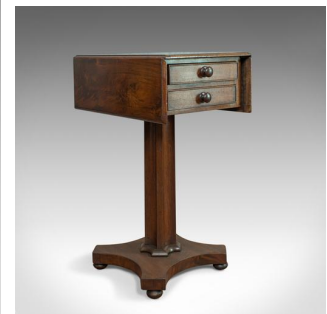

## Antique Pembroke Work Table, English, Victorian, Flame Mahogany, Drop Flap c1840

### DESCRIPTION

Our Stock # 18.5946

This is an antique Pembroke work table. An English, early Victorian, flame mahogany, drop-flap side table dating to the early 19th century, circa 1840.

- Fabulous grain detail to the flame mahogany top
- Displaying biscuit and caramel hues and a desirable aged patina
- In good proportion, compact in size with fall flaps supported by swing arms
- A pair of frieze drawers offer useful storage space
- A pair of faux drawer fronts to the other end, all dressed with turned pulls
- Raised on an appealing, large fluted stem anchored in a carved collar
- Standing upon a hyperboloid platform over four bun feet

An attractive and desirable antique Pembroke work table. Solid joints and construction, delivered waxed, polished and ready for the home.

Search [London Fine for #18.5946](#) , or scan the QR code for more photos and details

### DIMENSIONS

Width: 36.5cm (14.25")  
Width Extended: 70cm (27.5")  
Max Depth: 48.5cm (19")  
Max Height: 75cm (29.5")