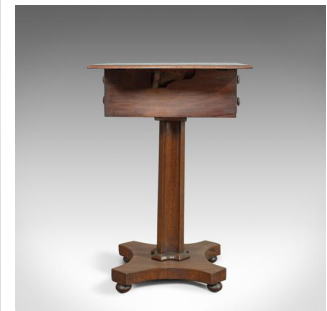

## Antique Pembroke Work Table, English, Victorian, Flame Mahogany, Drop Flap c1840

### DESCRIPTION

Our Stock # 18.5946

This is an antique Pembroke work table. An English, early Victorian, flame mahogany, drop-flap side table dating to the early 19th century, circa 1840.

- Fabulous grain detail to the flame mahogany top
- Displaying biscuit and caramel hues and a desirable aged patina
- In good proportion, compact in size with fall flaps supported by swing arms
- A pair of frieze drawers offer useful storage space
- A pair of faux drawer fronts to the other end, all dressed with turned pulls
- Raised on an appealing, large fluted stem anchored in a carved collar
- Standing upon a hyperboloid platform over four bun feet

An attractive and desirable antique Pembroke work table. Solid joints and construction, delivered waxed, polished and ready for the home.

Search [London Fine for #18.5946](#) , or scan the QR code for more photos and details

### DIMENSIONS

Width: 36.5cm (14.25")  
Width Extended: 70cm (27.5")  
Max Depth: 48.5cm (19")  
Max Height: 75cm (29.5")