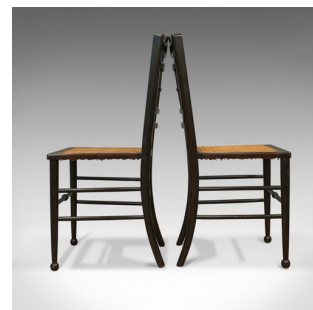

Pair of Antique Chairs, Edwardian, Ebonised, Side, Early 20th Century, C.1910

DESCRIPTION

Our Stock # 18.6010

This is a pair of antique chairs. An English, Edwardian pair of ebonised side chairs dating to the early 20th century, circa 1910.

- Deep, rich ebonised hues with consistent colour throughout
- Of classic form with a desirable aged patina
- Raked backs for comfort with a scrolled crest rail
- Five, ball-turned spindles over lower rail
- Taught cane seat in original, undamaged condition
- Ball feet at the front with gently swept legs to the rear, braced by a box stretchers

This charming pair of antique chairs display rich tones. Solid construction and delivered waxed, polished and ready for the home.

Search [London Fine for #18.6010](#) , or scan the QR code for more photos and details

DIMENSIONS

- Max Width: 42cm (16.5")
- Max Depth: 42cm (16.5")
- Max Height: 84.5cm (33.25")
- Seat Base Width: 42cm (16.5")
- Seat Base Depth: 36.5cm (14.25")
- Seat Base Height: 43.5cm (17.25")