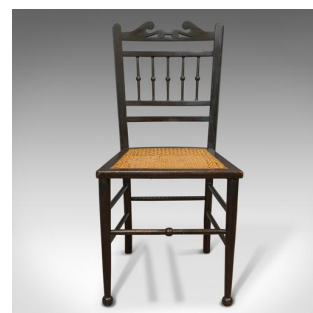

Pair of Antique Chairs, Edwardian, Ebonised, Side, Early 20th Century, C.1910

DESCRIPTION

Our Stock # 18.6010

This is a pair of antique chairs. An English, Edwardian pair of ebonised side chairs dating to the early 20th century, circa 1910.

- Deep, rich ebonised hues with consistent colour throughout
- Of classic form with a desirable aged patina
- Raked backs for comfort with a scrolled crest rail
- Five, ball-turned spindles over lower rail
- Taught cane seat in original, undamaged condition
- Ball feet at the front with gently swept legs to the rear, braced by a box stretchers

This charming pair of antique chairs display rich tones. Solid construction and delivered waxed, polished and ready for the home.

Search [London Fine for #18.6010](#) , or scan the QR code for more photos and details

DIMENSIONS

- Max Width: 42cm (16.5")
- Max Depth: 42cm (16.5")
- Max Height: 84.5cm (33.25")
- Seat Base Width: 42cm (16.5")
- Seat Base Depth: 36.5cm (14.25")
- Seat Base Height: 43.5cm (17.25")