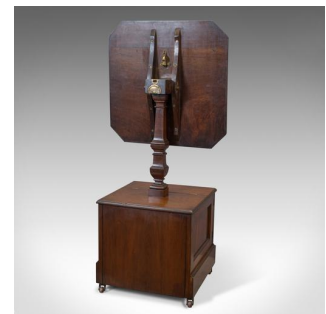

Antique Purdonium, Table and Coal Box, English, Walnut, Early 20th Century
c1910

DESCRIPTION

Our Stock # 18.5932

This is an antique purdonium, a tilt-top table and coal box. An English, Edwardian, walnut side table dating to the early 20th century, circa 1910.

- A fascinating Edwardian example in very good condition
- Walnut displays fine colour and grain interest throughout
- Brass maker's mark reads; 'The Barr Patent, Coalette' alongside a coat of arms.
- Continuous plinth base and riding upon original casters
- Tabletop folds away and is held in place by a brass catch when elevated
- Support is provided by a classical revival, square section post
- The lower cabinet's hinged lid opens pleasingly in conjunction with the pair of doors
- The original, removable metal lining tray resides inside

This example of Edwardian practicality offers solid joints and construction. Purdonium will be delivered waxed, polished and ready for fireside duties.

Search [London Fine for #18.5932](#) , or scan the QR code for more photos and details

DIMENSIONS

Max Width: 36cm (14.25")
Max Depth: 34.5cm (13.5")
Max Height: 78.5cm (31")

LIST PRICE

£895.00