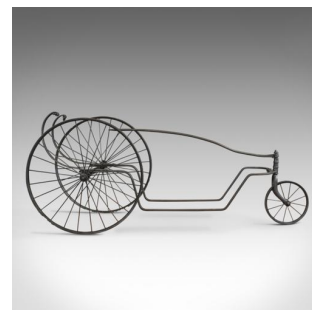

Antique Bath Chair, Garden Planter, English, Iron, Late 19th Century, Circa 1900

DESCRIPTION

Our Stock # 18.5999

This is an antique bath chair chassis ideal as a garden feature. An English carriage crafted in iron in the late 19th century, circa 1900.

- A fine graphite finish and desirable patina throughout
- Spoked wheels and by-gone interest adding charm to an outdoor setting
- Stamped with the initials R.A.B. on the front yoke
- Could show nicely in a shop window display

This unique item of Victorian craftsmanship is of huge interest.

Search [London Fine for #18.5999](#) , or scan the QR code for more photos and details

DIMENSIONS

Max Width: 67.5cm (26.5")

Max Depth: 175cm (69")