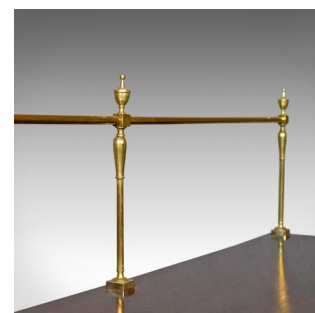

Antique Sideboard, English, Regency, Server, Mahogany, 19th Century, Circa 1830

DESCRIPTION

Our Stock # 18.5913

This is an antique sideboard. An English, Regency server in mahogany dating to the early 19th century circa 1830.

- Select mahogany with grain interest throughout
- Desirable aged patina in the lustrous, wax polished finish
- Displaying Sheraton influence in classic Regency styling
- Brass rail to rear featuring shaped posts capped with classical vase finials
- Bow-front top surface displays well with a deep polished appeal
- Raised on six, square section, tapering legs terminating in spade feet
- Cock-beaded cupboard and drawer fronts display well
- Dressed with quality lion mask and loop handles
- Cupboard to left-hand side with working lock and key
- Central frieze drawer over bracketed aperture
- Right-hand cellaret drawer withdraws smoothly

Search [London Fine for #18.5913](#), or scan the QR code for more photos and details

DIMENSIONS

Max Width: 152.5cm (60")

Max Depth: 60cm (23.5")

Max Height: 91cm (35.75")

Upstand Height: 39cm (15.25")

LIST PRICE