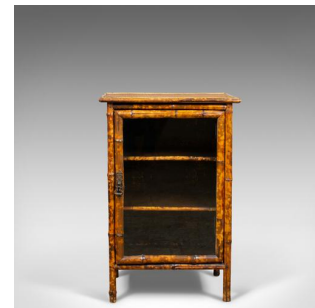

## Antique Bamboo Cabinet, Victorian, Oriental, Bedside, Rattan, Glazed, Circa 1900

### DESCRIPTION

Our Stock # 18.5833

This is an antique bamboo cabinet. A Victorian, oriental bedside table with rattan top and glazed door dating to the turn of the 20th century, circa 1900.

- A quality oriental cabinet presented in good antique condition
- In bamboo with rattan top and side panels
- Characterful marks commensurate with age and careful use
- Featuring a glazed door with solid brass drop handle
- A twist catch secures the smooth opening door
- Inside a pair of shelves offer display or storage space
- Of quality craftsmanship and ideal for any room
- Very desirable classic oriental Victorian styling

A simply lovely antique bamboo cabinet and a piece to be welcomed into any location. Solid joints and construction, delivered waxed, polished and ready for the home.

Search [London Fine for #18.5833](#) , or scan the QR code for more photos and details

### DIMENSIONS

Max Width: 52cm (20.5")

Max Depth: 35.5cm (14")

Max Height: 78.5cm (31")