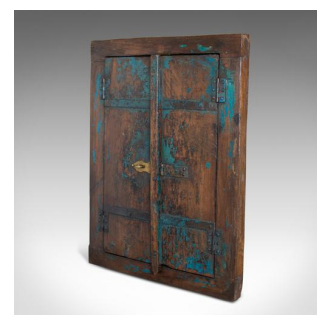

Vintage Asian Cupboard Mirror, Rustic, Wall Cabinet, Mid-Late 20th Century

DESCRIPTION

Our Stock # 18.5890

This is a vintage Asian cupboard mirror. A rustic wall cabinet with a mirror inside. Dating to the mid-late 20th century.

- Charming distressed turquoise paint finish
- Cabinet closing with shaped, brass hasp and fastener
- Doors open easily to reveal a quality mirror-plate inside
- Rustic chic for the home
- Supplied with fixings ready to hang

A super vintage Asian cupboard mirror. Solid joints and construction, delivered waxed, polished and ready for the home.

Search [London Fine for #18.5890](#) , or scan the QR code for more photos and details

DIMENSIONS

Max Width: 54.5cm (21.5")

Max Depth: 3.5cm (1.5")

Max Height: 71.5cm (28.25")

LIST PRICE

£645.00