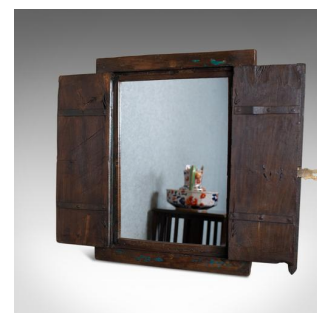

Vintage Asian Cupboard Mirror, Rustic, Wall Cabinet, Mid-Late 20th Century

DESCRIPTION

Our Stock # 18.5890

This is a vintage Asian cupboard mirror. A rustic wall cabinet with a mirror inside. Dating to the mid-late 20th century.

- Charming distressed turquoise paint finish
- Cabinet closing with shaped, brass hasp and fastener
- Doors open easily to reveal a quality mirror-plate inside
- Rustic chic for the home
- Supplied with fixings ready to hang

A super vintage Asian cupboard mirror. Solid joints and construction, delivered waxed, polished and ready for the home.

Search [London Fine for #18.5890](#) , or scan the QR code for more photos and details

DIMENSIONS

Max Width: 54.5cm (21.5")

Max Depth: 3.5cm (1.5")

Max Height: 71.5cm (28.25")

LIST PRICE

£645.00