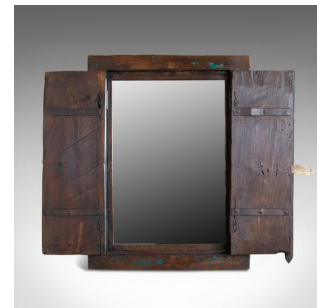

Vintage Asian Cupboard Mirror, Rustic, Wall Cabinet, Mid-Late 20th Century

DESCRIPTION

Our Stock # 18.5890

This is a vintage Asian cupboard mirror. A rustic wall cabinet with a mirror inside. Dating to the mid-late 20th century.

- Charming distressed turquoise paint finish
- Cabinet closing with shaped, brass hasp and fastener
- Doors open easily to reveal a quality mirror-plate inside
- Rustic chic for the home
- Supplied with fixings ready to hang

A super vintage Asian cupboard mirror. Solid joints and construction, delivered waxed, polished and ready for the home.

Search [London Fine for #18.5890](#) , or scan the QR code for more photos and details

DIMENSIONS

Max Width: 54.5cm (21.5")

Max Depth: 3.5cm (1.5")

Max Height: 71.5cm (28.25")

LIST PRICE

£645.00