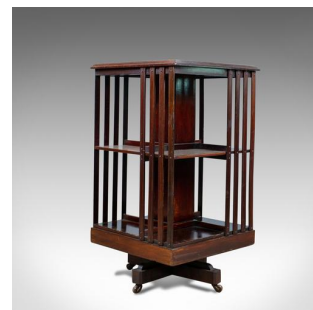

## Antique Revolving Bookcase, English, Edwardian, Walnut, Bookshelf, Circa 1910

### DESCRIPTION

Our Stock # 18.5724

This is an antique revolving bookcase. An English, Edwardian, walnut bookshelf dating to the early 20th century, circa 1910.

- Walnut with satinwood cross-banding, evocative of the period
- Tabletop displaying good grain detail and a moulded edge profile
- Slatted side panels to two-tier bookshelves
- Raised on a four-footed stand
- Riding upon smooth running castors
- Rotates effortlessly for easy browsing

A period antique revolving bookcase offering ample bookshelf space and a useful table top. Solid joints and construction, delivered waxed, polished and ready for the home.

Search [London Fine for #18.5724](#) , or scan the QR code for more photos and details

### DIMENSIONS

Max Width: 47cm (18.5")

Max Depth: 47cm (18.5")

Max Height: 86cm (33.75")