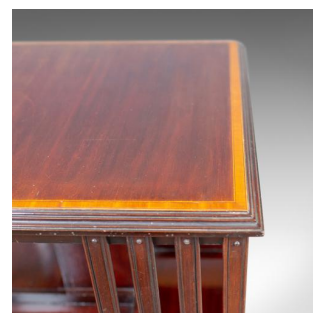

## Antique Revolving Bookcase, English, Edwardian, Walnut, Bookshelf, Circa 1910

### DESCRIPTION

Our Stock # 18.5724

This is an antique revolving bookcase. An English, Edwardian, walnut bookshelf dating to the early 20th century, circa 1910.

- Walnut with satinwood cross-banding, evocative of the period
- Tabletop displaying good grain detail and a moulded edge profile
- Slatted side panels to two-tier bookshelves
- Raised on a four-footed stand
- Riding upon smooth running castors
- Rotates effortlessly for easy browsing

A period antique revolving bookcase offering ample bookshelf space and a useful table top. Solid joints and construction, delivered waxed, polished and ready for the home.

Search [London Fine for #18.5724](#) , or scan the QR code for more photos and details

### DIMENSIONS

Max Width: 47cm (18.5")

Max Depth: 47cm (18.5")

Max Height: 86cm (33.75")