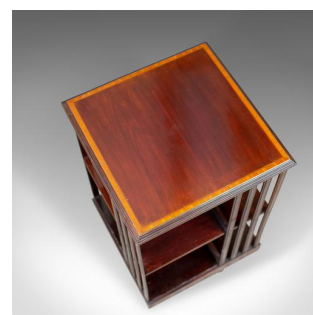

## Antique Revolving Bookcase, English, Edwardian, Walnut, Bookshelf, Circa 1910

### DESCRIPTION

Our Stock # 18.5724

This is an antique revolving bookcase. An English, Edwardian, walnut bookshelf dating to the early 20th century, circa 1910.

- Walnut with satinwood cross-banding, evocative of the period
- Tabletop displaying good grain detail and a moulded edge profile
- Slatted side panels to two-tier bookshelves
- Raised on a four-footed stand
- Riding upon smooth running castors
- Rotates effortlessly for easy browsing

A period antique revolving bookcase offering ample bookshelf space and a useful table top. Solid joints and construction, delivered waxed, polished and ready for the home.

Search [London Fine for #18.5724](#) , or scan the QR code for more photos and details

### DIMENSIONS

Max Width: 47cm (18.5")

Max Depth: 47cm (18.5")

Max Height: 86cm (33.75")