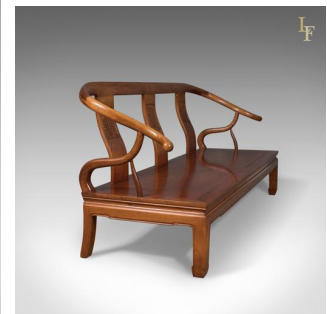

Chinese Rosewood 3 Seater Bench in Traditional Form Dating to Late 20th Century

DESCRIPTION

Our Stock # 10.1739

This is a Chinese rosewood 3 seater bench in traditional form, dating to the late 20th century.

- In super condition with good consistent colour
- Shaped crest rail runs sinuously into 'cow horn' arms
- Oblique scrolled terminals to the armrests
- Supported by serpentine supports
- Triple shaped back splats feature blind carved motif
- Solid plank seat panel over shaped apron
- Raised on stout, well proportioned legs
- Classic turned in toes

A fine bench in good order. Solid joints and construction, delivered waxed, polished and ready for the home.

Search [London Fine for #10.1739](#) , or scan the QR code for more photos and details

DIMENSIONS