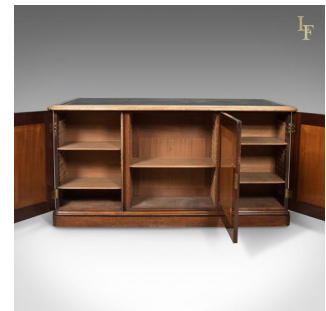

Large Antique Pedestal Desk, English, Mahogany, Victorian, Partners c.1860

DESCRIPTION

Our Stock #R9001 This is a large antique pedestal desk. An English piece in mahogany and dating to the mid Victorian period, c.1860. • Superior quality in country house proportion • Highly desirable natural aged colouration and patina • Professionally fitted, triple tooled, black leather skiver highlighted in gold • Four graduated pedestal drawers flank central frieze drawer • Each dressed with deep moulding frames and turned pulls • Original brass locks with key operating most • Of note, added security in a Bramah lock to upper right hand drawer • Room facing side fitted with triple cupboard doors • Key operating right hand cupboard lock • Inside, adjustable document shelves A super example of a boardroom or library desk. Solid Joints and construction. Delivered, waxed, polished and ready for the home.

Search [London Fine for #R9001](#) , or scan the QR code for more photos and details

DIMENSIONS

Max Width: 153cm (60.5")
 Max Depth: 94cm (37")
 Max Height: 78cm (30.75")