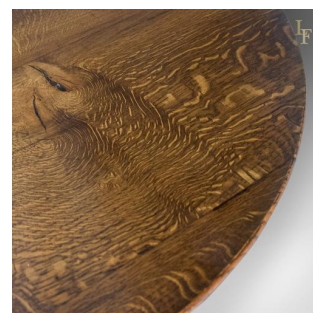

## Mid-Size Antique Tilt Top Table, Circular, Georgian, Oak c.1760

### DESCRIPTION

Our Stock # LFA-1727

This is a mid-size antique tilt top table. A circular, Georgian oak tea table dating to c.1760.

- Spectacular grain interest in the oak, five plank top
- Wisps of medullary rays shine through the deep wax finish
- Desirable aged patina and good consistent colour
- Raised on a stout, turned baluster column
- Brass catch locking down the tilt top to a steady platform
- A tripod of ridged, cabriole legs splay out to spade feet

Rare to find a mid-sized piece of such interest. Solid joints and construction, delivered waxed, polished and ready for the home.

Search [London Fine for #LFA-1727](#) or scan the QR code for more photos and details