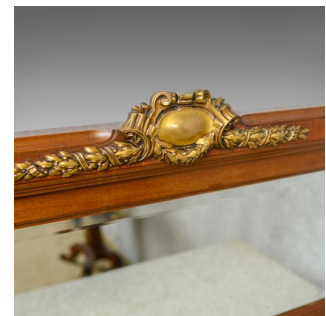

Antique Overmantel Mirror, French, Empire Revival, Wall, Walnut, Ormolu, c.1900

DESCRIPTION

Our Stock # 18.5872

This is an antique overmantel mirror. A French, Empire revival wall mirror in walnut with ormolu decoration dating to the turn of the 20th century, circa 1900.

- Attractive, mellow golden tones in the walnut frame
- A quality mirror in the French Empire revival manner
- Mid-sized and in good proportion
- Decorated with a crown moulding, ormolu mounts and roundels
- Quality bevelled mirror plate in good order
- Standing upon a plinth base

A fine example of an Empire revival antique mirror, in good order throughout. Supplied with fixings ready to hang. Delivered ready for the home.

Search [London Fine for #18.5872](#) , or scan the QR code for more photos and details

DIMENSIONS

Max Width: 111cm (43.75")

Max Height: 45cm (17.75")

Max Depth: 5cm (2")